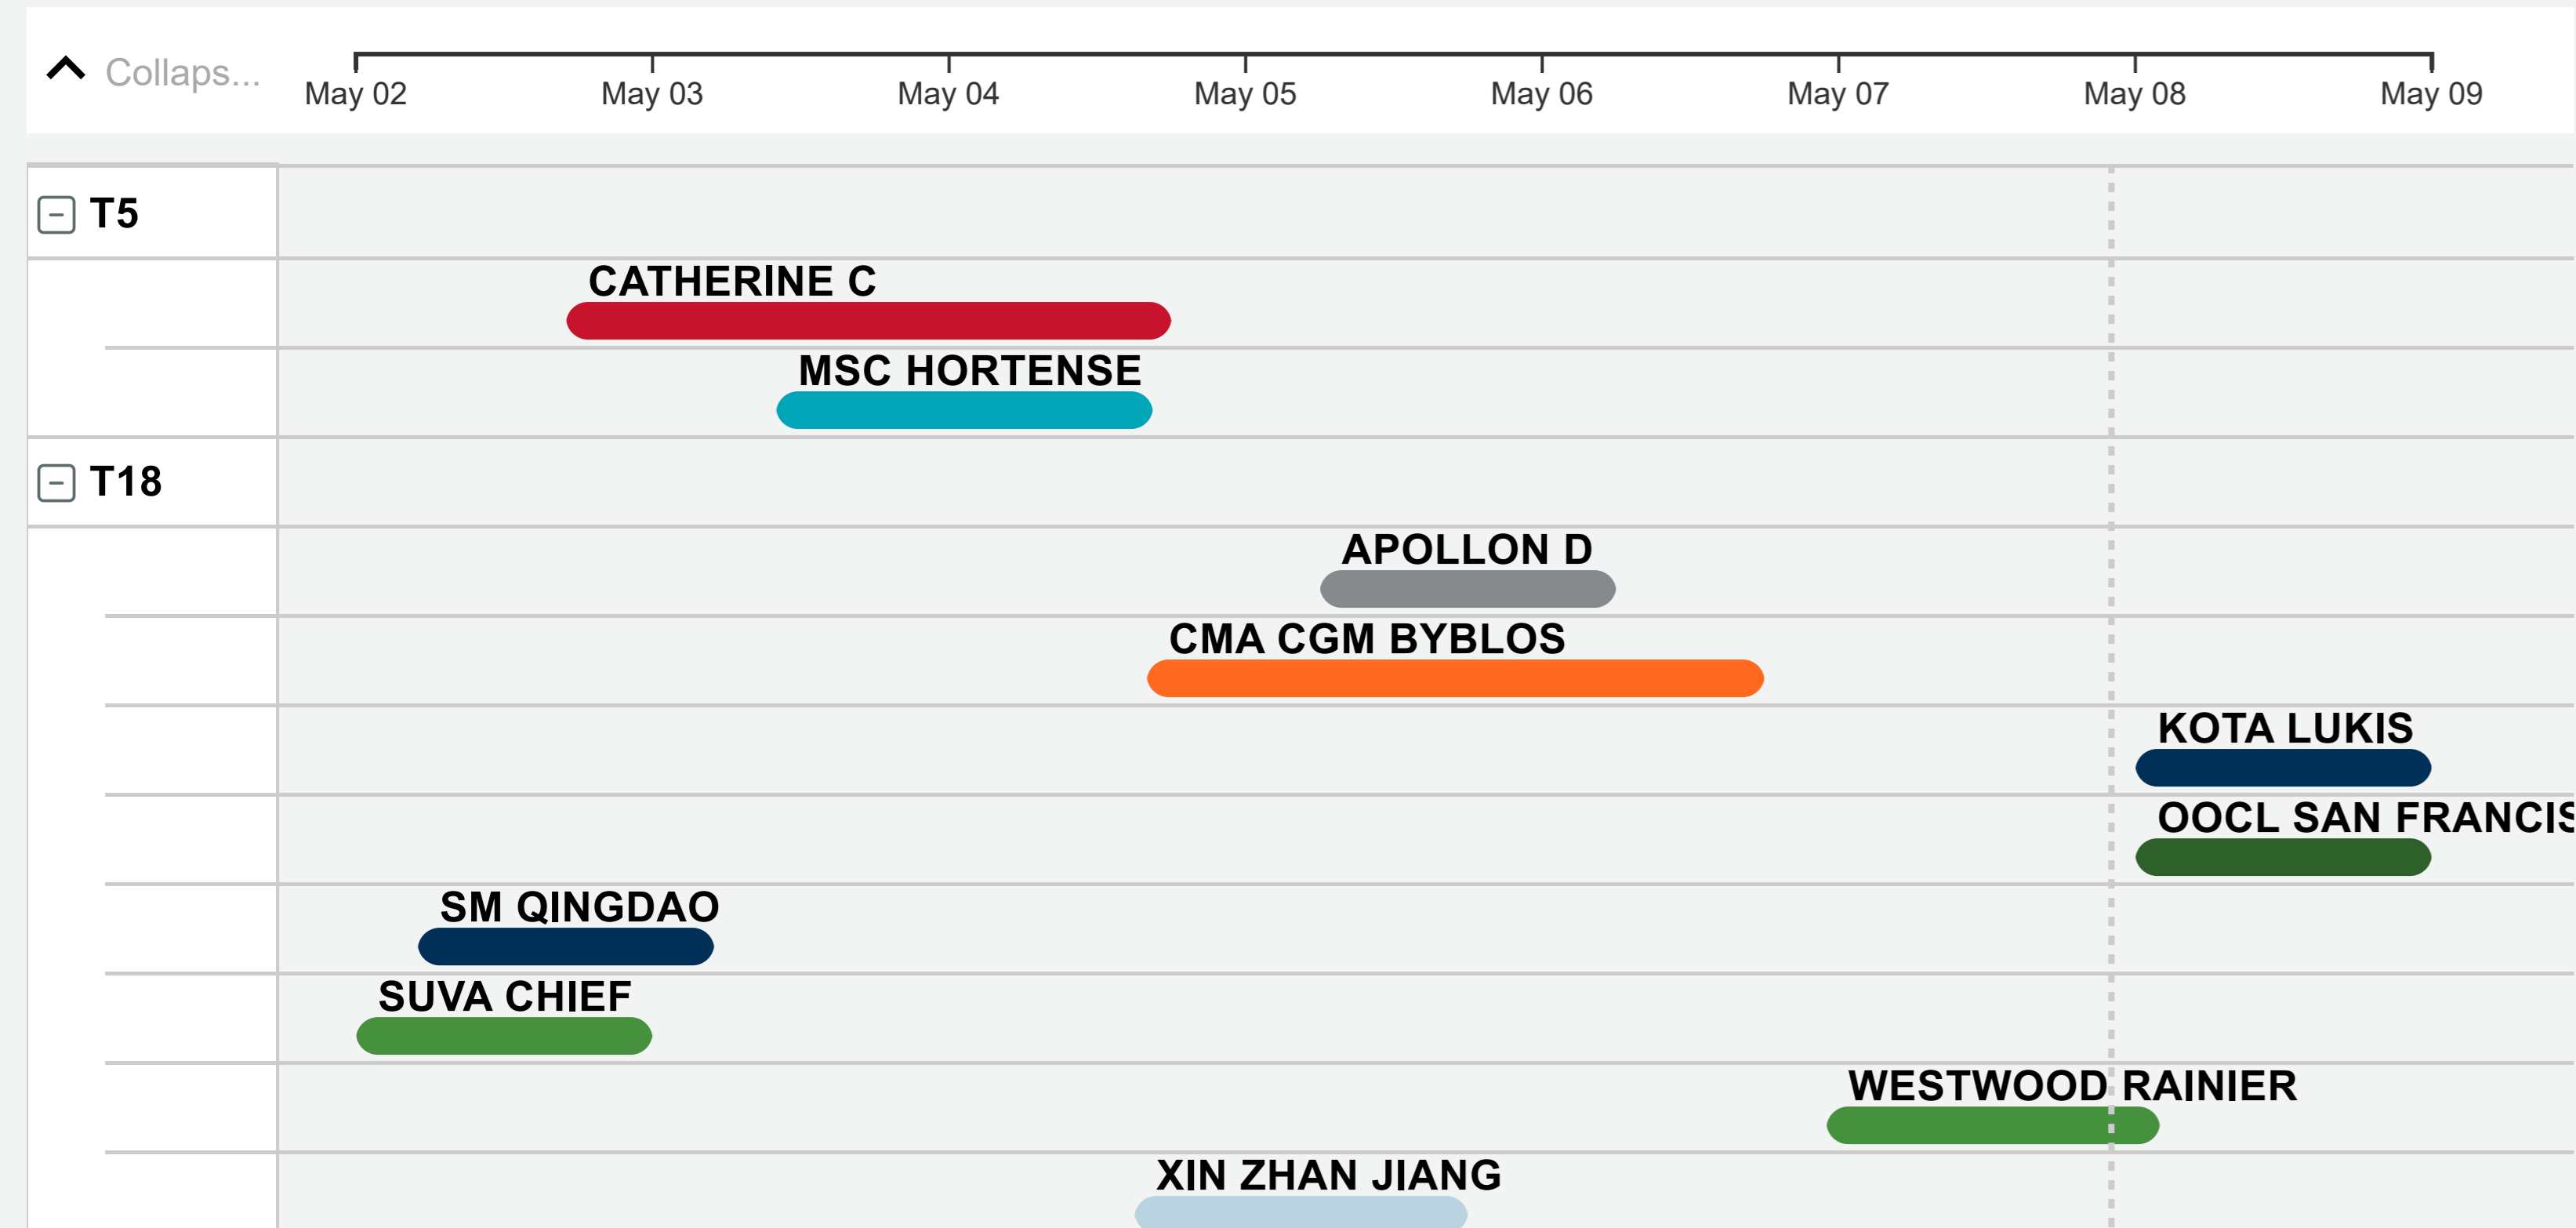

Current Week

Service ● Ad Hoc ● Chinook ● CLX ● CPNW ● CPV ● EB Service ● PNS ● PNW1

Next Week

Service ● Ad Hoc ● CLX ● EB Service ● Oceania ● PNS

Week 3

Service ● Ad Hoc ● Chinook ● CLX ● CPNW ● CPV ● EB Service ● PNS ● PNW1

Week 4

Service ● CLX ● CPNW ● CPV ● PNS ● PNW1

Current Week

Service ● ANP ● FP2 ● PN1 ● PN3 ● WC4/TP5

Week 3

Service ● ANP ● FP2 ● PN1 ● WC4/TP5

Next Week

Service ● ANP ● FP2 ● PN1 ● WC4/TP5

Week 4

Service ● ANP ● FP2 ● PN1 ● PN3 ● WC4/TP5