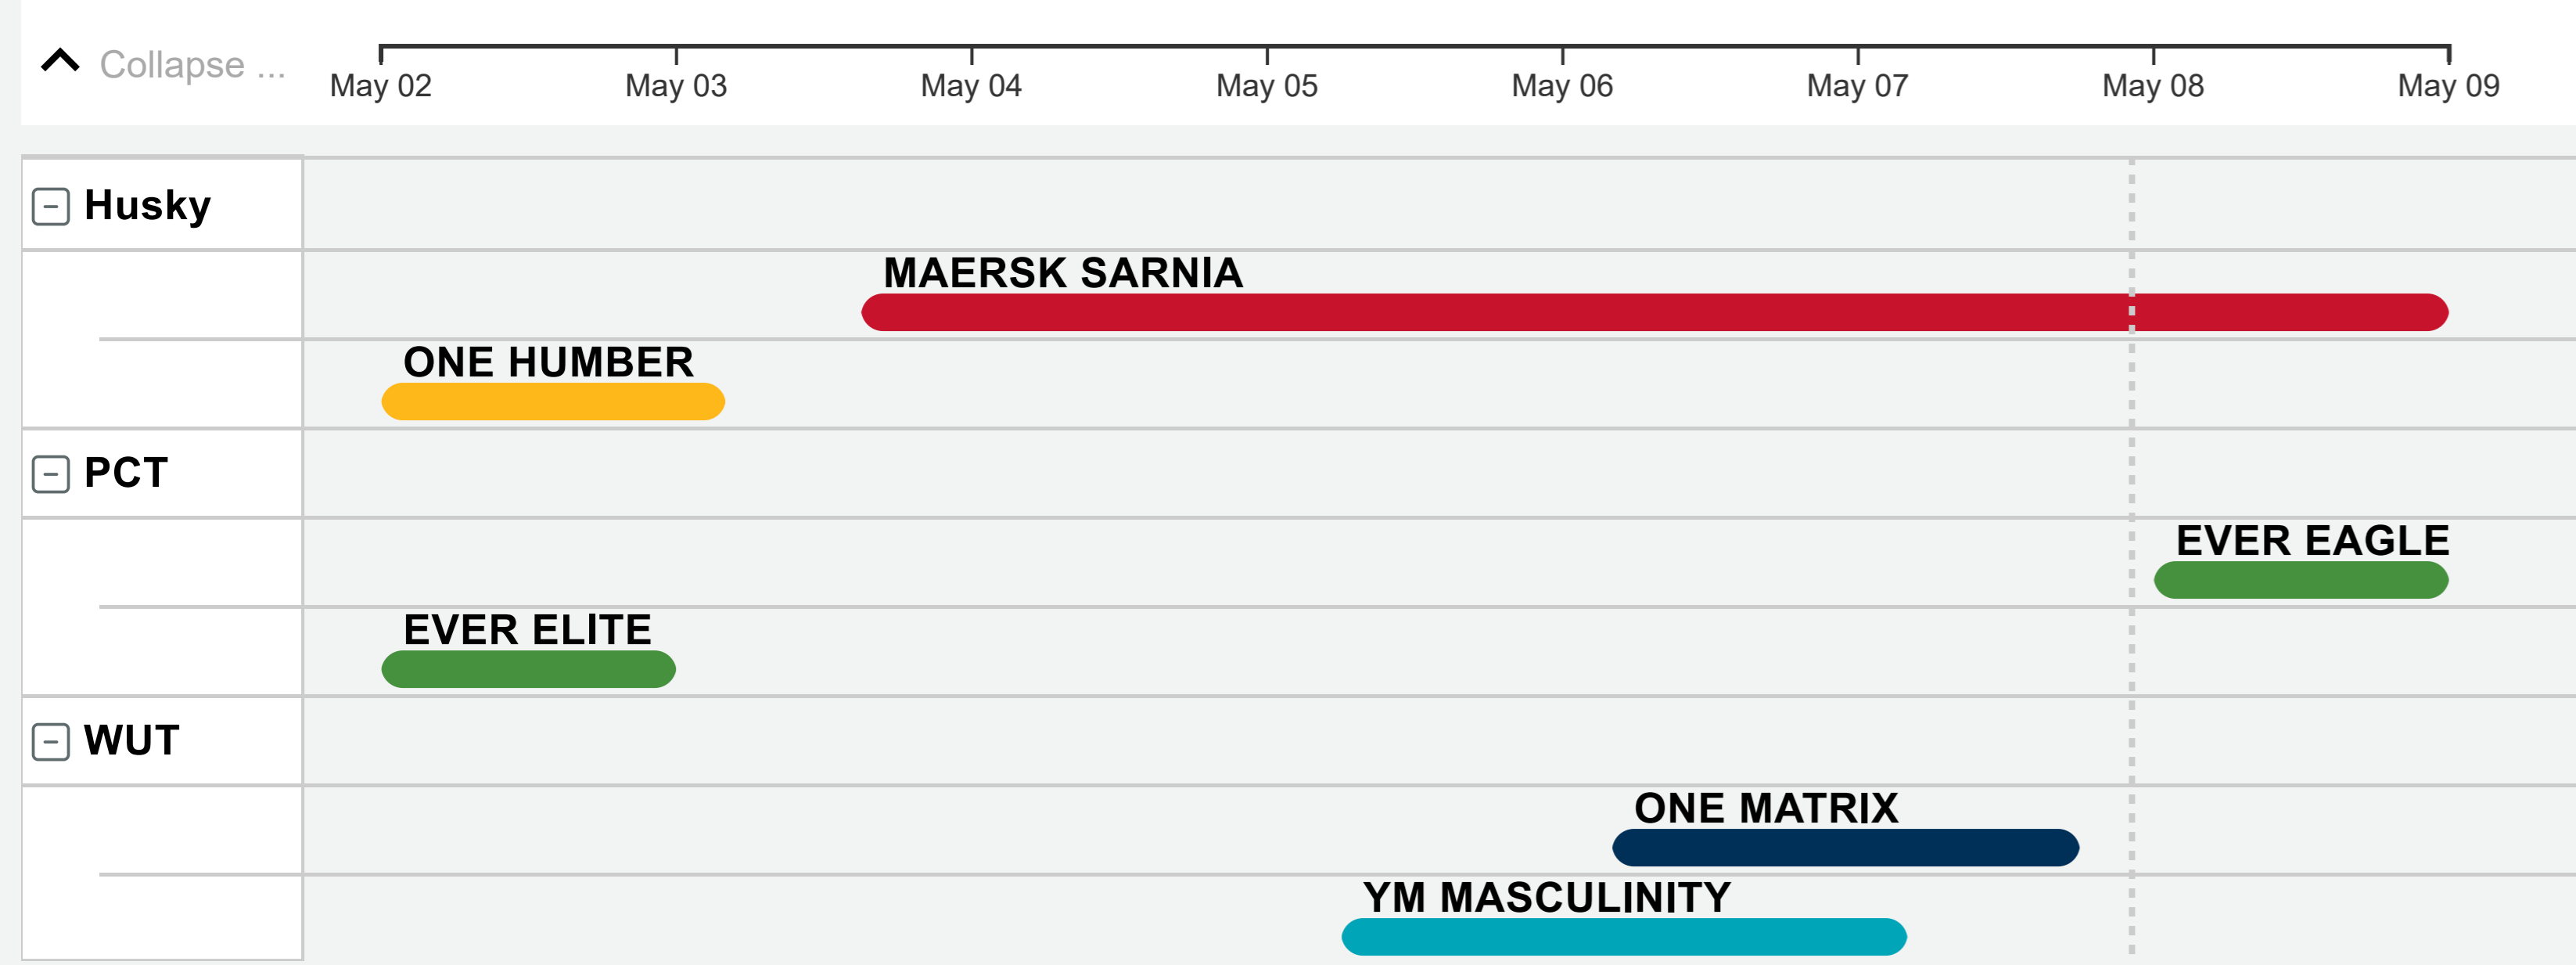

Current Week

Service ● Ad Hoc ● Chinook ● CLX ● CPNW ● CPV ● EB Service ● PNS ● PNW1

Next Week

Service ● Ad Hoc ● CLX ● EB Service ● Oceania ● PNS

Week 3

Service ● Ad Hoc ● Chinook ● CLX ● CPNW ● CPV ● EB Service ● PNS ● PNW1

Week 4

Service ● CLX ● CPNW ● CPV ● PNS ● PNW1

Current Week

Service ● ANP ● FP2 ● PN1 ● PN3 ● WC4/TP5

Week 3

Service ● ANP ● FP2 ● PN1 ● WC4/TP5

Next Week

Service ● ANP ● FP2 ● PN1 ● WC4/TP5

Week 4

Service ● ANP ● FP2 ● PN1 ● PN3 ● WC4/TP5