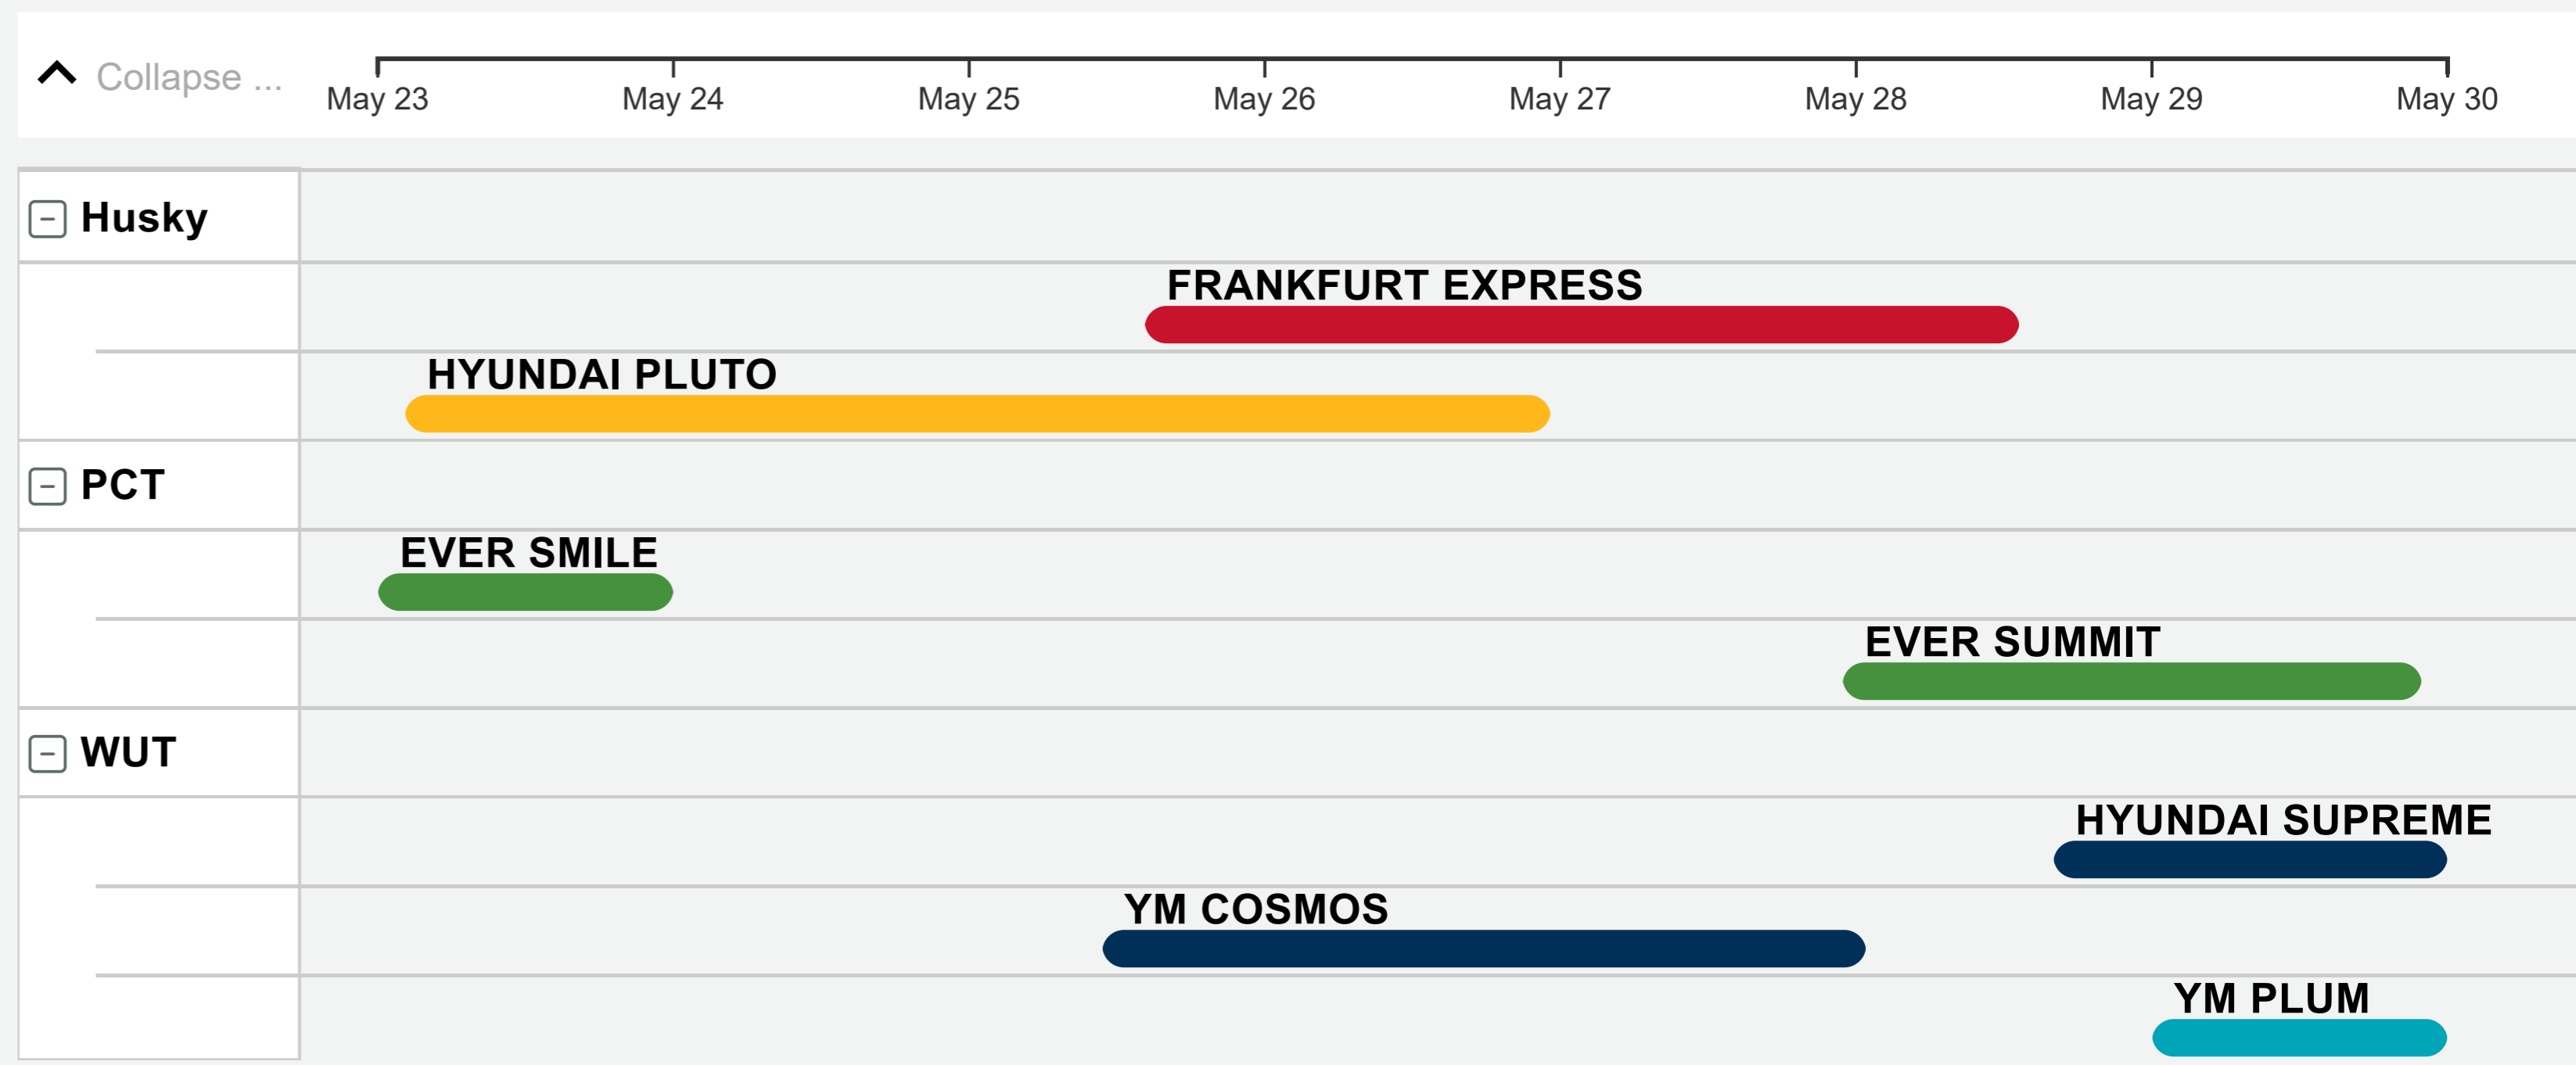

Current Week

Service ● Ad Hoc ● Chinook ● CLX ● CPNW ● CPV ● EB Service ● PNS ● PNW1

Next Week

Service ● Ad Hoc ● CLX ● EB Service ● Oceania ● PNS

Week 3

Service ● Ad Hoc ● Chinook ● CLX ● CPNW ● CPV ● EB Service ● PNS ● PNW1

Week 4

Service ● CLX ● CPNW ● CPV ● PNS ● PNW1

Current Week

Service ● ANP ● FP2 ● PN1 ● PN3 ● WC4/TP5

Week 3

Service ● ANP ● FP2 ● PN1 ● WC4/TP5

Next Week

Service ● ANP ● FP2 ● PN1 ● WC4/TP5

Week 4

Service ● ANP ● FP2 ● PN1 ● PN3 ● WC4/TP5